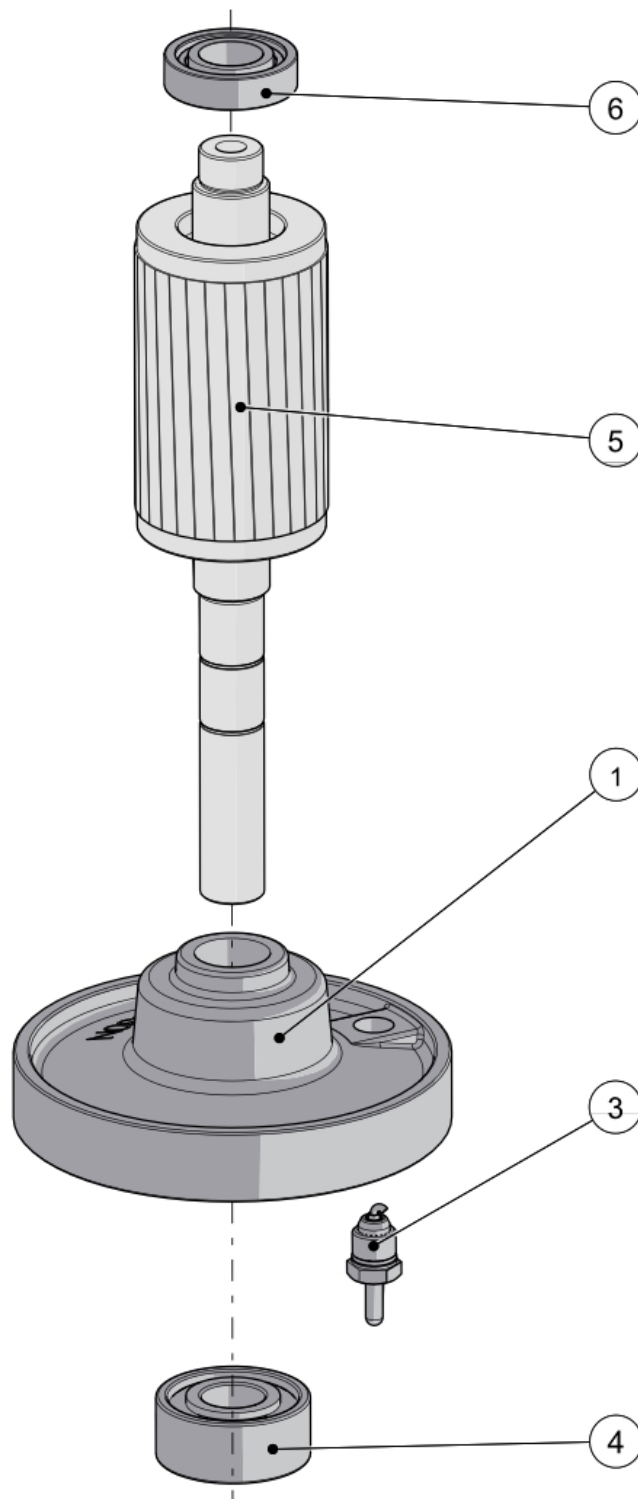

6010444015

[+] MOTOR SHAFT Pack

Pos	Code	Description	Pcs
01	33404460	Intermediate flange cod.446N	1
03	6250222010	Seal Leak Detector with Oring	1
04	07703100	Bearing 3204B-2ZRTNG	1
05	4010444015	Motor Shaft (cod.444) + Rotor (65x25 H90)	1
06	07706420	Bearing cod.6204-ZZCMDNS7S6	1