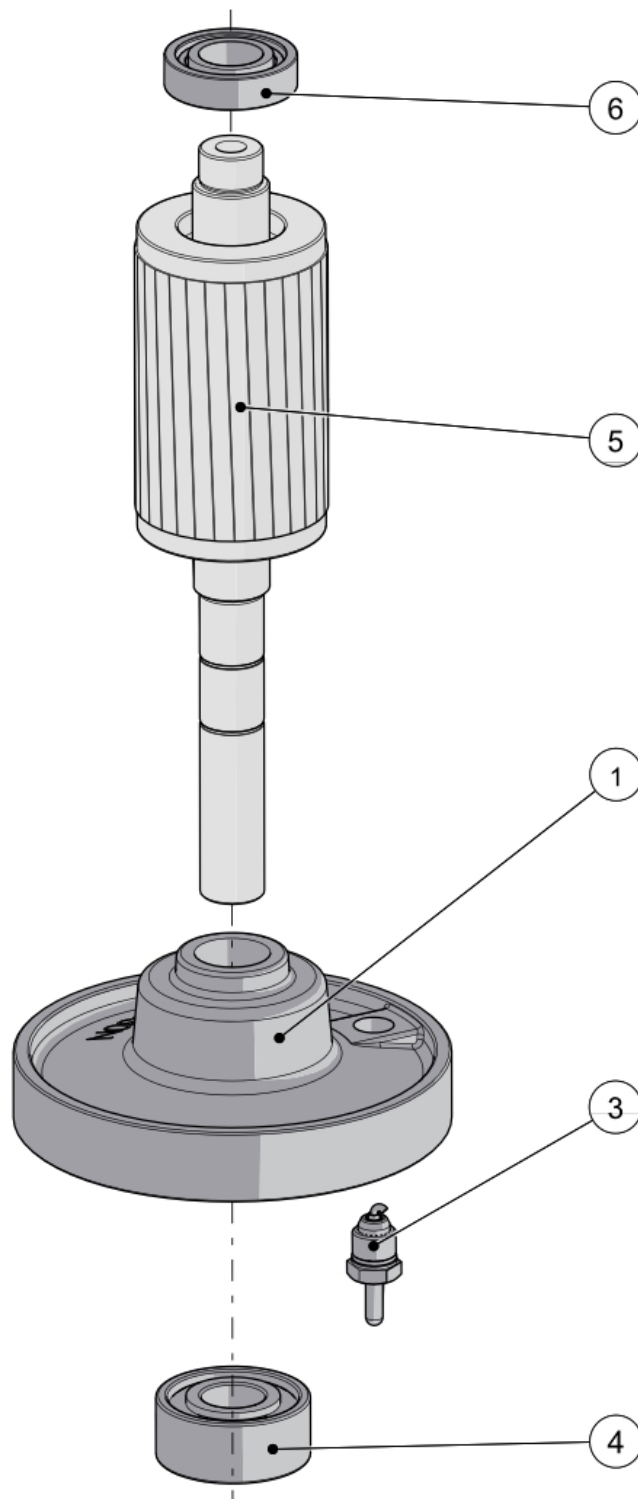

6010444020

[+] MOTOR SHAFT Pack

Pos	Code	Description	Pcs
01	33404460	Intermediate flange cod.446N	1
03	6250222010	Seal Leak Detector with Oring	1
04	07703100	Bearing 3204B-2ZRTNG	1
05	4010444020	Motor Shaft (cod.444) + Rotor (65x25 H100)	1
06	07706420	Bearing cod.6204-ZZCMDNS7S6	1