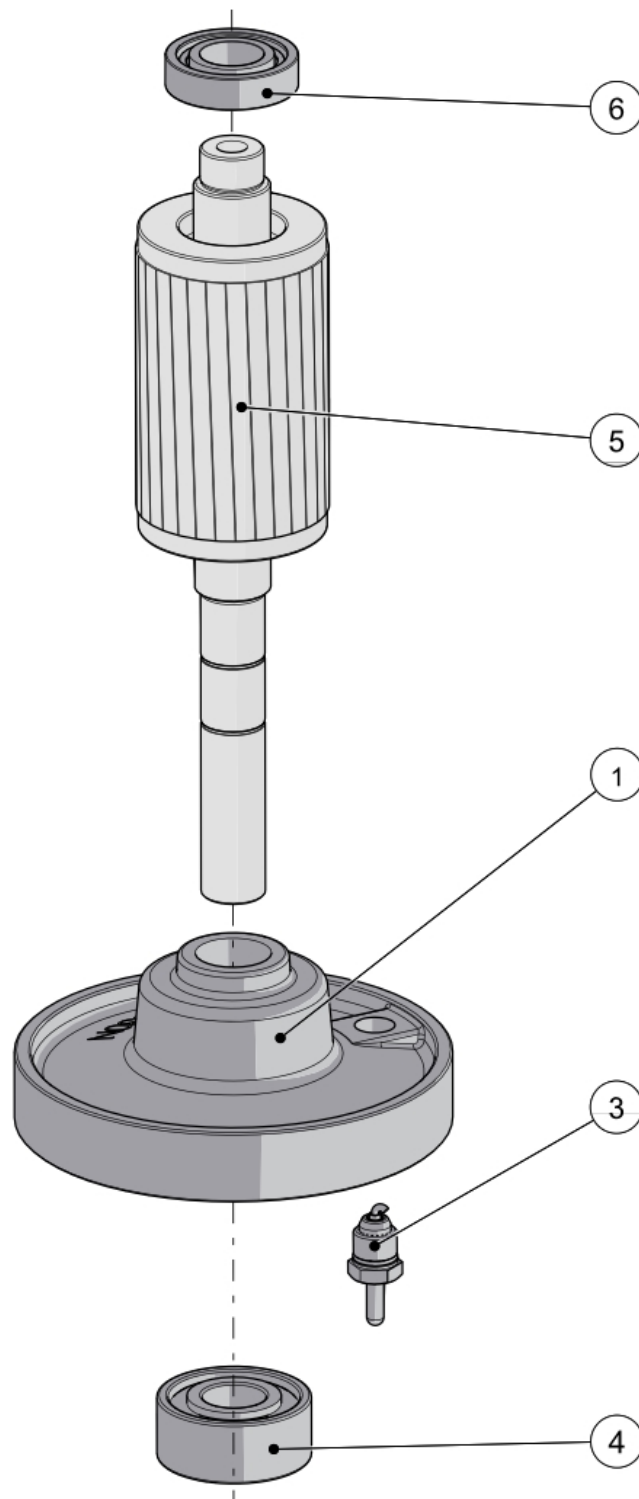

6010555010

[+] MOTOR SHAFT Pack

Pos	Code	Description	Pcs
01	33405310	Intermediate flange cod.531N	1
03	6250222010	Seal Leak Detector with Oring	1
04	07703120	Bearing cod.3205B-2ZRTNG	1
05	4010555010	Motor Shaft (cod.555) + Rotor (80x33 H125)	1
06	07706480	Bearing cod.6205-ZZCMDNS7S6	1