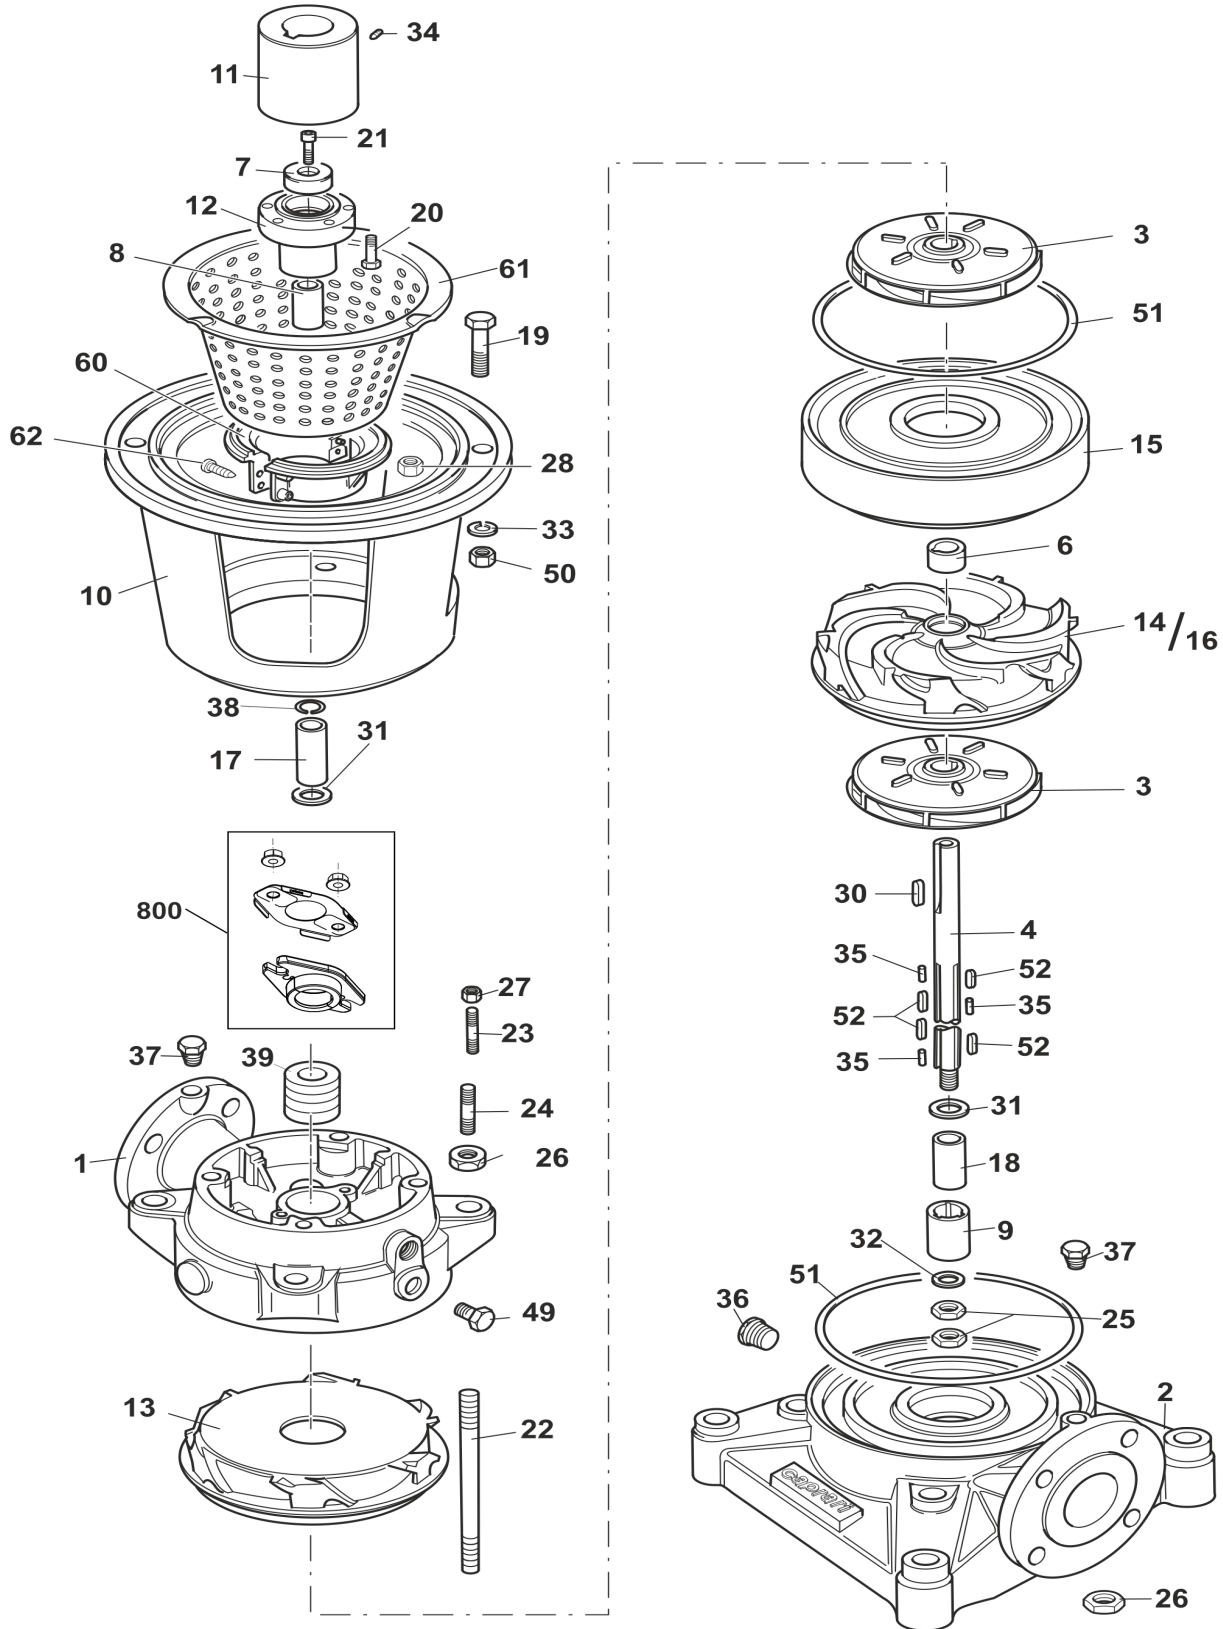

## 670544 - HVU50/2A MULTISTAGE VERTICAL WET END

34B

**COMPONENTS LIST**

Pos.	Code	Serial N°	Description	Qty
1	400171	HM50-1	DELIVERY CASING	1 PZ
2	400453	HV50-1003	SUCTION COVER	1 PZ
3	401484	HMXI50-2-5A	IMPELLER D.182	2 PZ
4	510894	HV50/2-7	PUMP SHAFT L.372,8	1 PZ
5	410619	HM50-8	STUFFING BOX	1 PZ
6	410701	HM50-10	SPACER SLEEVE	1 PZ
7	410770	E30F-11	SPACER SLEEVE	1 PZ
8	410737	HV50-11	SPACER SLEEVE	1 PZ
9	410847	E8C-17	BEARING BUSH	1 PZ
10	420274	HV50/30-32	LANTERN BRACKET	1 PZ
11	430147	HV50/42-61	FLANGE COUPLING	1 PZ
12	430220	HV50-64	BOX COUPLING	1 PZ
13	400962	HMU50-2A-73	DIFFUSER	1 PZ
14	400961	HMU50-2-73	DIFFUSER	1 PZ
15	430481	HM50-2-74	STAGE CASING	1 PZ
17	450543	HV50-220	SHAFT SPACER SLEEVE	1 PZ
18	450547	E8-220	SHAFT SPACER SLEEVE	1 PZ
19	300114	VTE01960	SCREW M16X55 UNI5739/DIN933-8.8-F.ZN 3 II	4 PZ
20	300062	VTT01085	SCREW M8X30 UNI5931/DIN912-8.8	6 PZ
21	300225	VTT02000	SCREW M8X20 UNI5931/DIN912-8.8-F.ZN 3 II	1 PZ
22	300651	PS01736	SPECIAL STUD M22X236 (TO DRAW)	4 PZ
23	300393	PN02006	STUD M10(6G/6G)X45 UNI5909/DIN938	2 PZ
24	300367	PN0722	STUD M16(6G/6G)X35 UNI5909/DIN938-5.8	4 PZ
25	310039	DS01689	NON-STANDART NUT M18X1,5X9 (TO DRAW)	2 PZ
26	310041	DN01735	NUT M22 UNI5588/DIN934-6S	8 PZ
27	310201	DN01374	NUT M10 UNI5588/DIN934-A2	2 PZ
28	310031	DN0724	NUT M16 UNI5588/DIN934-6S	4 PZ
30	310440	LCH01567	FEATHER KEY A8X7X45 UNI6604-C50	1 PZ
31	310347	RLS01733	WASHER 28X40X2 DIN988 SEEGER TYPE SS-F.ZN 3 II	2 PZ
32	310279	RLS01963	WASHER 18,5X33,5X5,5 (TO DRAW)	1 PZ
33	300888	RE01624	SPRING WASHER A 16 UNI1751-C70-ZN	4 PZ
34	300799	GC01871	DOWEL M12X18 UNI5927/DIN914-12.9 BRAKE	1 PZ
35	300700	GC01742	PIN 3,5X16 (TO DRAW)	3 PZ
36	310733	TF01543	PLUG 1"GAS (TO DRAW)	1 PZ
37	310714	TF01304	PLUG 3/8"GAS CONICAL (AFL N.290/292)	2 PZ
38	330410	OR01734	OR SEAL 26,70X1,78 OR2106 (AP)	1 PZ
39	330326	TG0463	PACKING 35X55X10 (TO DRAW)	4 PZ
49	310732	TF01541	PLUG 1/2"GAS CONICAL (AFL N.292)	1 PZ
50	310032	DN01208	NUT M16 UNI5588/DIN934-6S-F.ZN 3 II	4 PZ
51	330459	OR0982	OR SEAL 240,9X3,53 OR4950 (AP)	2 PZ
52	310992	LCH01990	FEATHER KEY A4X4X30 UNI6604-C50	4 PZ
60	460135	HV50-240	PTO SHAFT GUARD	2 PZ
61	460131	HV25/30-240	PTO SHAFT GUARD	1 PZ
62	300189	VTT01538	SCREW AB 3,5X13 UNI6954-STEEL	2 PZ