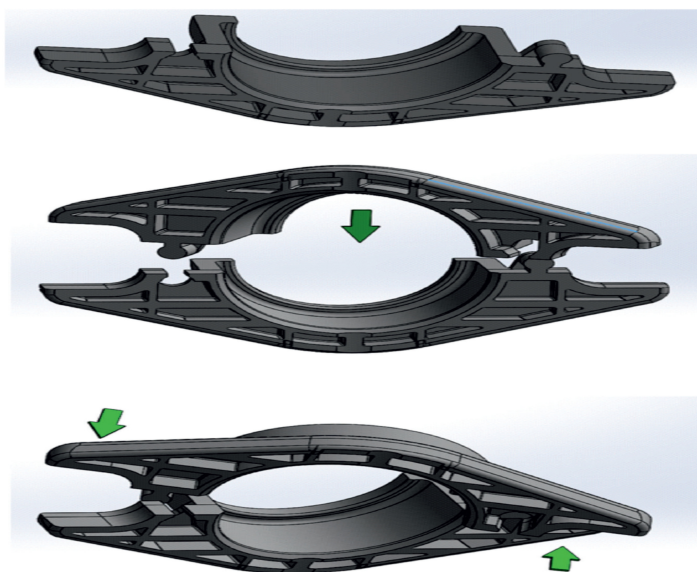

CAPRARI S.p.A

41123 MODENA (ITALY) - VIA EMILIA OVEST, 900
Tel. +39 059897611 - Fax +39 059 897897
email: info@caprari.it - www.caprari.com

780412 - MEC-A2/80A HORIZONTAL PUMP

SEQUENZA MONTAGGIO PREMITRECCIA
SEQUENCE ASSEMBLY STUFFING BOX