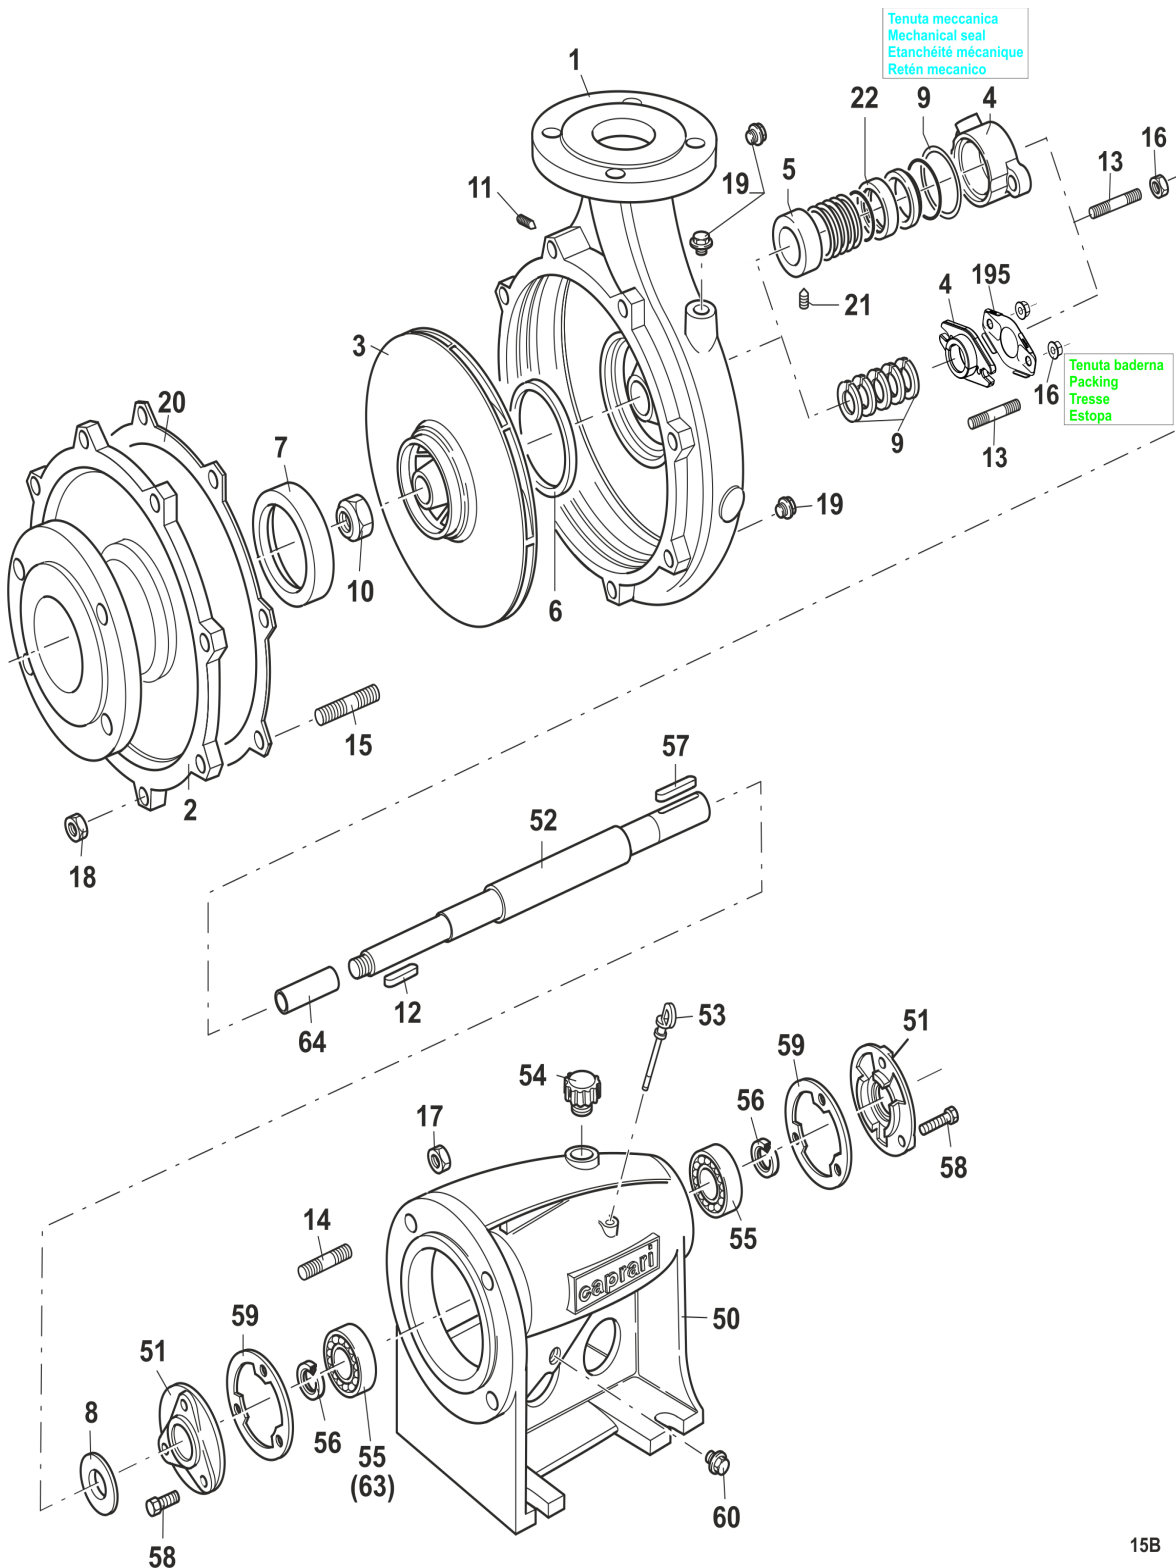

## 780412 - MEC-A2/80A HORIZONTAL PUMP

SEQUENZA MONTAGGIO PREMITRECCIA  
 SEQUENCE ASSEMBLY STUFFING BOX

Codice n°: 0037778  
 Edizione: 12 / 2015

CAPRARI S.p.A. VIA EMILIA OVEST, 900 - 41123 MODENA (ITALY)  
 +39 059 897611 - Fax +39 059 897897 - www.caprari.com - e-mail: info@caprari.it

## 780412 - MEC-A2/80A HORIZONTAL PUMP

15B

**COMPONENTS LIST**

Pos.	Code	Serial N°	Description	Qty
	600086	MEC80/200A	HORIZONTAL HYDRAULIC PART	1 PZ
1	400082	MEC80/200-1	DELIVERY CASING	1 PZ
2	400393	MEC80/200-3	SUCTION COVER	1 PZ
3	400810	MEC80/200-5A	IMPELLER D.205	1 PZ
4	410632	MEC50/260-8	STUFFING BOX	1 PZ
5	330153	MEC50/260-43	LANTER RING	1 PZ
6	440538	MEC80/200-165A	WEAR RING	1 PZ
7	440539	MEC80/200-165B	WEAR RING	1 PZ
8	310835	MEC50/260-18	DEFLECTOR	1 PZ
9	330344	MEC50/260-33	PACKING	5 PZ
10	330132	DS02309	NON-STANDARD NUT M18X1.5X16 UNI7474	1 PZ
11	300745	GC0735	DOWEL M10X12 UNI 5923-12.9	1 PZ
12	310427	LCH0732	FEATHER KEY A6X6X30 (TOL.UNI6604)-C50	1 PZ
13	300394	PN02007	STUD M10(6G/6G)X50 UNI5909	2 PZ
14	300361	PN0733	STUD M14(6G/6G)X30 UNI 5909-5.8	4 PZ
15	300341	PN0684	STUD M12(6G/6G)X25 UNI 5909-5.8	8 PZ
16	310201	DN01374	NUT M10 UNI5588-A2	2 PZ
17	310028	DN0734	NUT M14 UNI 5588-6S	4 PZ
18	310025	DN0676	NUT M12 UNI 5588-6S	8 PZ
19	310714	TF01304	PLUG 3/8"GAS CONICAL (AFL N.290/292)	3 PZ
20	330734	MEC65/200-141	GASKET FOR SUCTION COVER	1 PZ
	620021	MEC2A	BASE SUPPORT	1 PZ
50	440805	MEC2A-178	PEDESTAL	1 PZ
51	410671	MEC2A-9	BEARING COVER	2 PZ
52	411144	MEC2AU-1007	PUMP SHAFT + CSN L.461	1 PZ
53	310816	MEC2A-26	OIL DIPSTICK	1 PZ
54	310743	MEC1A-28	OIL FILTER PLUG	1 PZ
55	350043	CSN061	BEARING 6305	2 PZ
56	330240	AT0379	SEAL RING 25X38X7	2 PZ
57	310446	LCH0968	FEATHER KEY A8X7X50 UNI6604-C50	1 PZ
58	300055	VTE0116	SCREW M8X20 UNI 5739-8.8	6 PZ
59	330824	MEC2A-146	GASKET FOR FLANGE	2 PZ
60	310714	TF01304	PLUG 3/8"GAS CONICAL (AFL N.290/292)	1 PZ
64	410861	MEC2AU-220	SHAFT SPACER SLEEVE	1 PZ