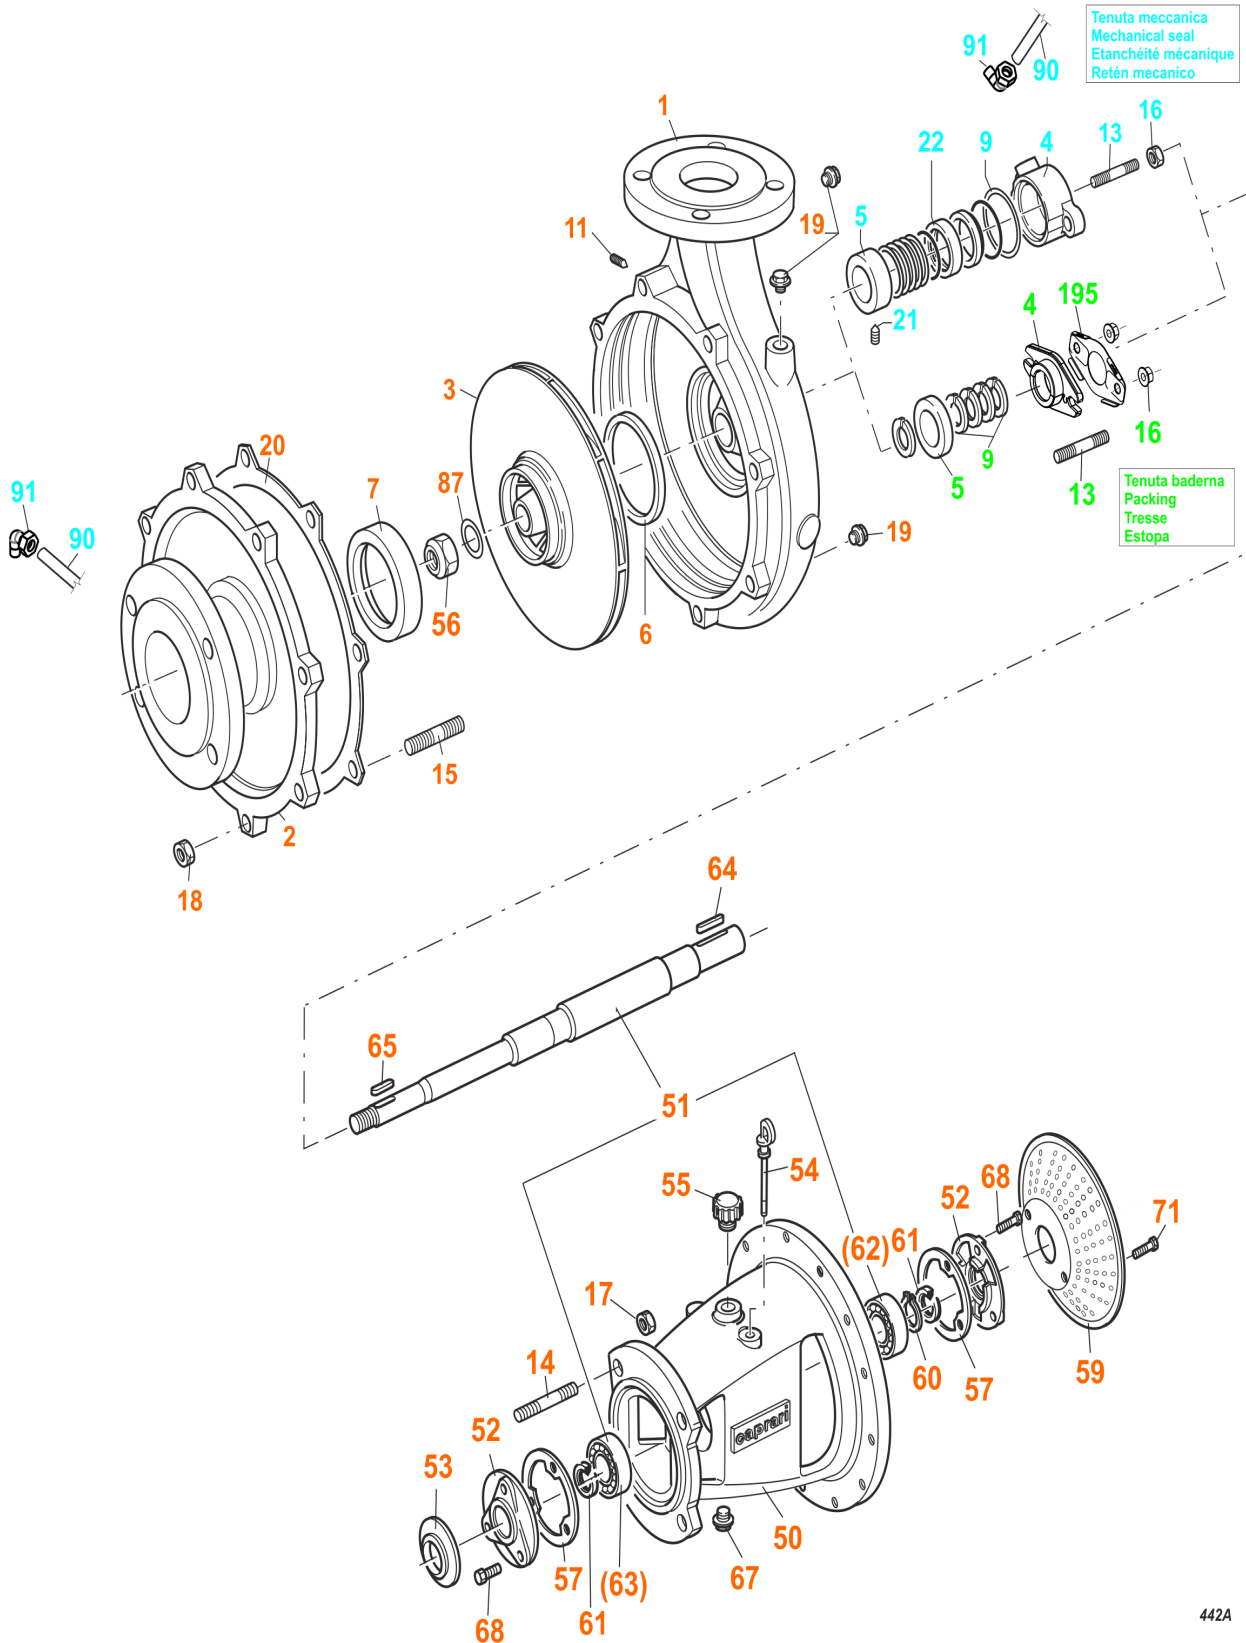

CAPRARI S.p.A

41123 MODENA (ITALY) - VIA EMILIA OVEST, 900
 Tel. +39 059897611 - Fax +39 059 897897
 email: info@caprari.it - www.caprari.com

pumping power

781079 - MEC-AG4/100A HORIZONTAL PUMP

COMPONENTS LIST

Pos.	Code	Serial N°	Description	Qty
1	400088	MEC100/330-1	DELIVERY CASING	1 PZ
2	400399	MEC100/330-3	SUCTION COVER	1 PZ
3	401643	MEC100MG/330-5A	IMPELLER D.330	1 PZ
6	440540	MEC100/420-165A	WEAR RING	1 PZ
7	440541	MEC100/420-165B	WEAR RING	1 PZ
11	300745	GC0735	DOWEL M10X12 UNI5923/DIN913-12.9	1 PZ
14	300367	PN0722	STUD M16(6G/6G)X35 UNI5909/DIN938-5.8	4 PZ
15	300361	PN0733	STUD M14(6G/6G)X30 UNI5909/DIN938-5.8	10 PZ
17	310031	DN0724	NUT M16 UNI5588/DIN934-6S	4 PZ
18	310028	DN0734	NUT M14 UNI5588/DIN934-6S	10 PZ
19	310714	TF01304	PLUG 3/8"GAS CONICAL (AFL N.290/292)	3 PZ
20	330737	MEC125/330-141	GASKET FOR SUCTION COVER	1 PZ
5	420822	MEC80/260-43	LANTERN RING	1 PZ
9	330347	MEC80/260/B-33	PACKING 8X8 TIPO:GF7700	5 PZ
13	300394	PN02007	STUD M10(6G/6G)X50 UNI5909/DIN938	2 PZ
	889128	KIT P51/1-8	STUFFING BOX KIT	1 PZ
50	420305	MECMG80-32	LANTERN BRACKET	1 PZ
51	411330	MEC80AG-C/1-1007	PUMP SHAFT + CSN L.469.5	1 PZ
60	310554	AE0350	CIRCLIP 35 UNI7435 FOR SHAFT	1 PZ
62	350113	CSN0943	BEARING 3307/C3	1 PZ
63	350127	CSN02222	BEARING NJ307E	1 PZ
52	410672	MEC3A-9	BEARING COVER	2 PZ
53	310836	MEC80/260-18	DEFLECTOR	1 PZ
54	310828	MECMG-26	OIL DIPSTICK L=178	1 PZ
55	310743	MEC1A-28	OIL FILTER PLUG	1 PZ
56	310060	DN0039287	NUT M24X2 UNI5588/DIN934-A4-80	1 PZ
57	330825	MEC3A-146	GASKET FOR FLANGE	2 PZ
59	460364	MECMG80/100-240	PTO SHAFT GUARD	1 PZ
61	330259	AT01785	SEAL RING 35X52X7	2 PZ
64	310979	LCH02549	FEATHER KEY A10X8X70 UNI6604-C50 (TO DRAW)	1 PZ
65	310980	LCH02550	FEATHER KEY A8X7X35 (TOL.UNI6604)-C50 (TO DRAW)	1 PZ
67	310714	TF01304	PLUG 3/8"GAS CONICAL (AFL N.290/292)	1 PZ
68	300055	VTE0116	SCREW M8X20 UNI5739/DIN933-8.8	6 PZ
71	300206	VTT02591	SCREW M6X10 UNI5931/DIN912-8.8	2 PZ
87	310247	RLS0037417	WASHER 25,3X39,0X3,4 (NL24)	1 PZ