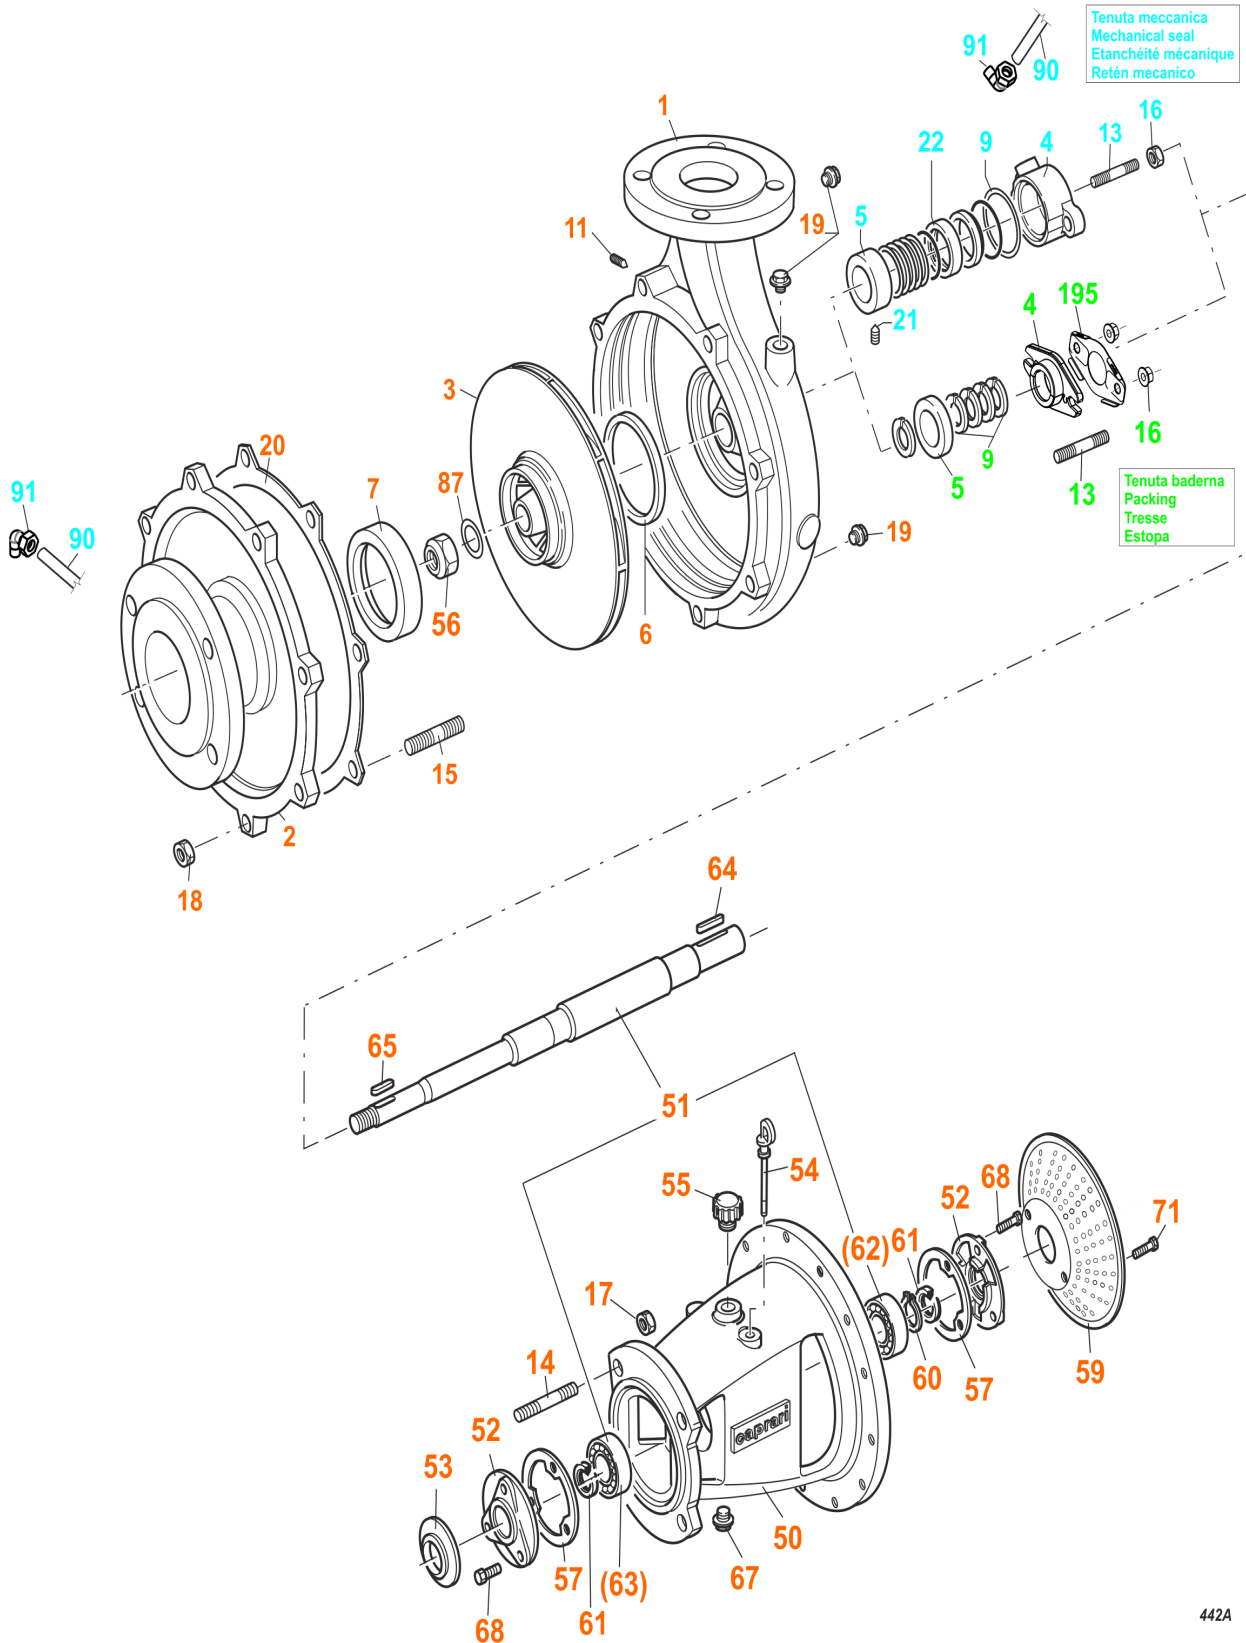

## 781076 - MEC-AG4/80A HORIZONTAL PUMP

**COMPONENTS LIST**

Pos.	Code	Serial N°	Description	Qty
1	400084	MEC80/330-1	DELIVERY CASING	1 PZ
2	400395	MEC80/330-3	SUCTION COVER	1 PZ
3	401076	MEC80MG/330-5A	IMPELLER D.330	1 PZ
6	440538	MEC80/200-165A	WEAR RING	1 PZ
7	440539	MEC80/200-165B	WEAR RING	1 PZ
11	300745	GC0735	DOWEL M10X12 UNI5923/DIN913-12.9	1 PZ
14	300367	PN0722	STUD M16(6G/6G)X35 UNI5909/DIN938-5.8	4 PZ
15	300361	PN0733	STUD M14(6G/6G)X30 UNI5909/DIN938-5.8	10 PZ
17	310031	DN0724	NUT M16 UNI5588/DIN934-6S	4 PZ
18	310028	DN0734	NUT M14 UNI5588/DIN934-6S	10 PZ
19	310714	TF01304	PLUG 3/8"GAS CONICAL (AFL N.290/292)	3 PZ
20	330737	MEC125/330-141	GASKET FOR SUCTION COVER	2 PZ
5	420822	MEC80/260-43	LANTERN RING	1 PZ
9	330347	MEC80/260/B-33	PACKING 8X8 TIPO:GF7700	5 PZ
13	300394	PN02007	STUD M10(6G/6G)X50 UNI5909/DIN938	2 PZ
	889128	KIT P51/1-8	STUFFING BOX KIT	1 PZ
50	420305	MECMG80-32	LANTERN BRACKET	1 PZ
51	411330	MEC80AG-C/1-1007	PUMP SHAFT + CSN L.469.5	1 PZ
60	310554	AE0350	CIRCLIP 35 UNI7435 FOR SHAFT	1 PZ
62	350113	CSN0943	BEARING 3307/C3	1 PZ
63	350127	CSN02222	BEARING NJ307E	1 PZ
52	410672	MEC3A-9	BEARING COVER	2 PZ
53	310836	MEC80/260-18	DEFLECTOR	1 PZ
54	310828	MECMG-26	OIL DIPSTICK L=178	1 PZ
55	310743	MEC1A-28	OIL FILTER PLUG	1 PZ
56	310060	DN0039287	NUT M24X2 UNI5588/DIN934-A4-80	1 PZ
57	330825	MEC3A-146	GASKET FOR FLANGE	2 PZ
59	460364	MECMG80/100-240	PTO SHAFT GUARD	1 PZ
61	330259	AT01785	SEAL RING 35X52X7	2 PZ
64	310979	LCH02549	FEATHER KEY A10X8X70 UNI6604-C50 (TO DRAW)	1 PZ
65	310980	LCH02550	FEATHER KEY A8X7X35 (TOL.UNI6604)-C50 (TO DRAW)	1 PZ
67	310714	TF01304	PLUG 3/8"GAS CONICAL (AFL N.290/292)	1 PZ
68	300055	VTE0116	SCREW M8X20 UNI5739/DIN933-8.8	6 PZ
71	300206	VTT02591	SCREW M6X10 UNI5931/DIN912-8.8	2 PZ
87	310247	RLS0037417	WASHER 25,3X39,0X3,4 (NL24)	1 PZ