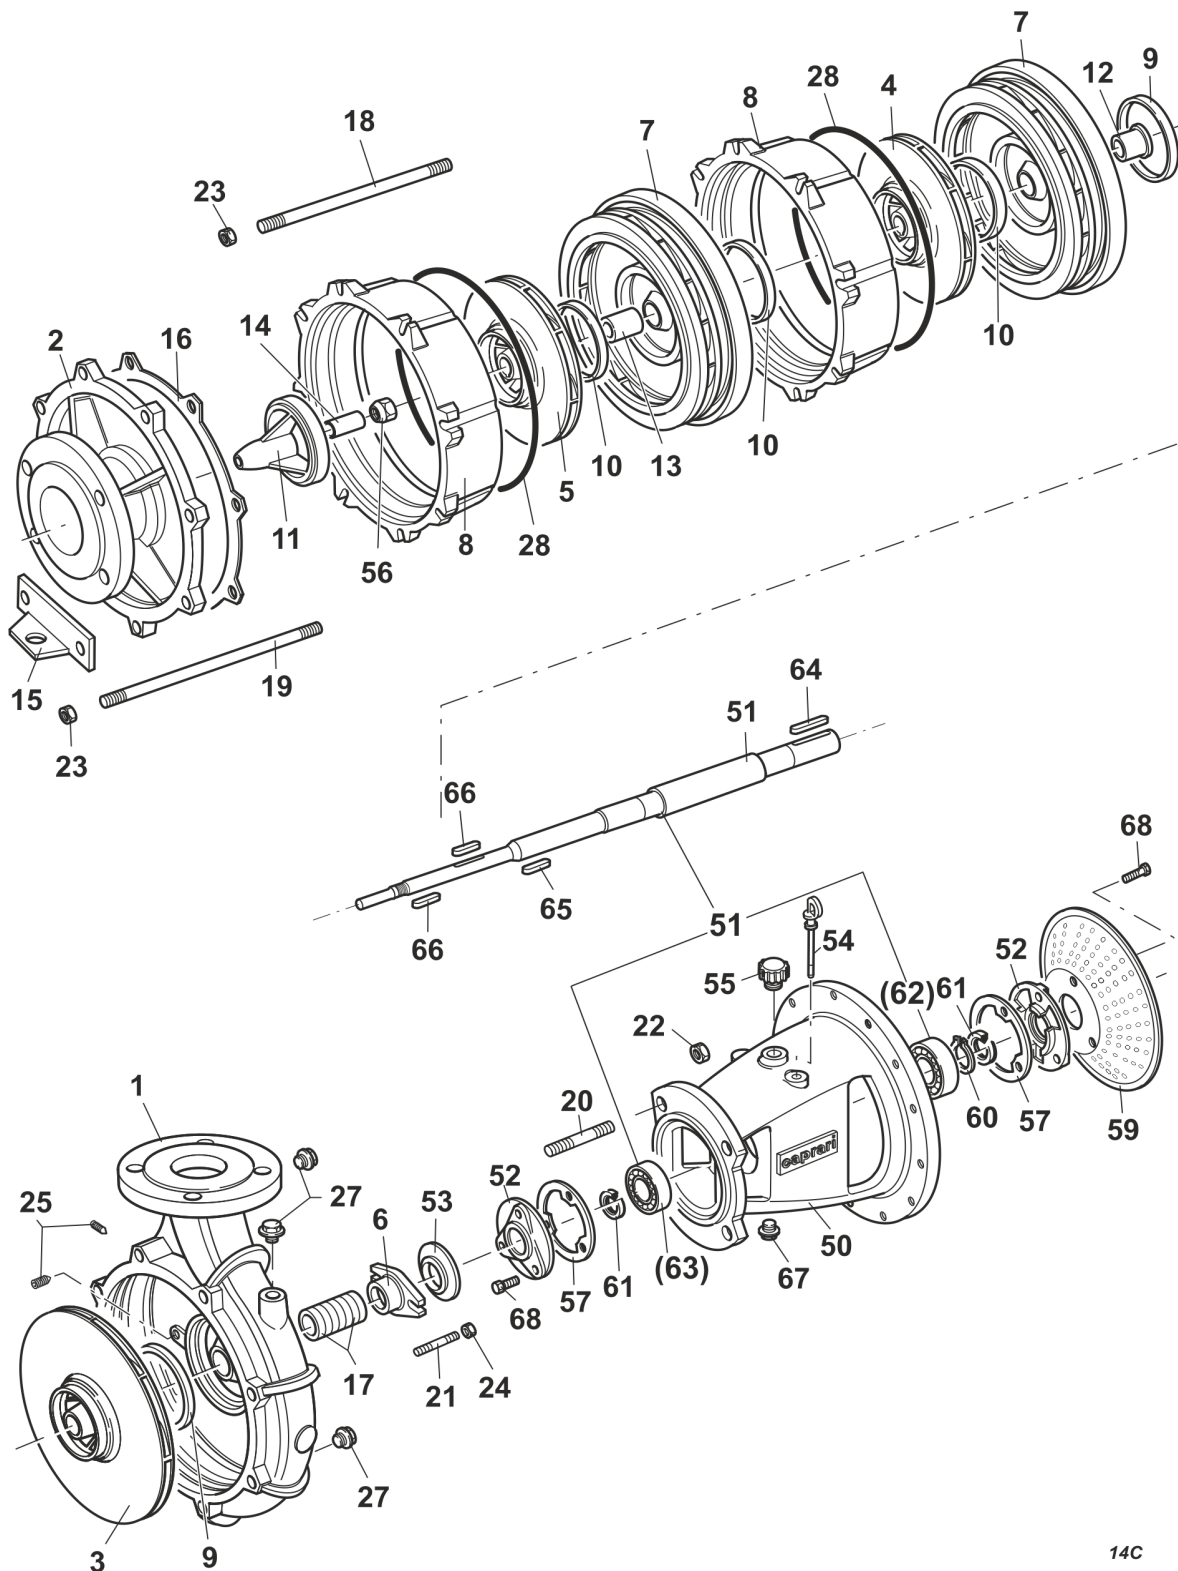

CAPRARI S.p.A

41123 MODENA (ITALY) - VIA EMILIA OVEST, 900
 Tel. +39 059897611 - Fax +39 059 897897
 email: info@caprari.it - www.caprari.com

781035 - MEC-MG100/3A HORIZONTAL PUMP

COMPONENTS LIST

Pos.	Code	Serial N°	Description	Qty
1	400103	MEC100/420-1	DELIVERY CASING	1 PZ
2	400400	MEC100/420-3	SUCTION COVER	1 PZ
3	401089	MEC100MG/420-5A	IMPELLER D.420	1 PZ
4	401090	MEC100MG/331-5A	IMPELLER D.330	1 PZ
5	401090	MEC100MG/331-5A	IMPELLER D.330	1 PZ
6	410634	MEC100/420-8	STUFFING BOX	1 PZ
7	430388	MECM100-73	DIFFUSER	2 PZ
8	430391	MECM125-74	STAGE CASING	2 PZ
9	440540	MEC100/420-165A	WEAR RING	3 PZ
10	440540	MEC100/420-165A	WEAR RING	2 PZ
11	420158	MEC100/420-1029	WEAR RING WITH BEARING BUSH	1 PZ
14	410810	MEC125/420-13	BEARING BUSH	1 PZ
12	410717	MECM100-10	SPACER SLEEVE	1 PZ
13	410717	MECM100-10	SPACER SLEEVE	1 PZ
15	450405	MECM100-207	STAND FEET	1 PZ
16	330738	MEC125/420-141	GASKET FOR SUCTION COVER	2 PZ
17	330346	MEC100/420-33	PACKING	7 PZ
18	300608	PS01097	SPECIAL STUD M16X295	10 PZ
19	300681	PS01599	SPECIAL STUD M16X300	2 PZ
20	300380	PN0721	STUD M20(6G/6G)X45 UNI 5909-5.8	4 PZ
21	300398	PN02011	STUD M12(6G/6G)X65 UNI5909	2 PZ
22	310034	DN0723	NUT M20 UNI 5588-6S	4 PZ
23	310031	DN0724	NUT M16 UNI 5588-6S	12 PZ
24	310203	DN01435	NUT M12 UNI5588-A2	2 PZ
25	300760	GC0726	DOWEL M14X16 UNI 5923-12.9	2 PZ
27	310714	TF01304	PLUG 3/8"GAS CONICAL (AFL N.290/292)	3 PZ
28	330471	OR0897	OR SEAL 430,66X3,53 OR41700(AP)	2 PZ
50	420306	MECMG100-32	LANTERN BRACKET	1 PZ
51	411157	MEC100MG/3-1007	PUMP SHAFT + CSN L.879	1 PZ
60	310524	AE0390	CIRCLIP 45 UNI 7435 FOR SHAFT	1 PZ
62	350115	CSN0851	BEARING 3309/C3 (N.12 BALLS)	1 PZ
63	350128	CSN02220	BEARING NJ309	1 PZ
52	410673	MEC4A-9	BEARING COVER	2 PZ
53	310837	MEC100/420-18	DEFLECTOR	1 PZ
54	310828	MECMG-26	OIL DIPSTICK	1 PZ
55	310743	MEC1A-28	OIL FILTER PLUG	1 PZ
56	330134	DS02311	NON-STANDARD NUT M27X2X22.5 UNI7474	1 PZ
57	330826	MEC4A-146	GASKET FOR FLANGE	2 PZ
58	410863	MEC4AU-220	SHAFT SPACER SLEEVE	1 PZ
59	460364	MECMG80/100-240	PTO SHAFT GUARD	1 PZ
61	330276	AT0213	SEAL RING 45x65x10	2 PZ
64	310981	LCH02551	FEATHER KEY A14X9X80 UNI6604-C50	1 PZ
65	310982	LCH02552	FEATHER KEY A10X8X40 UNI6604-C50	1 PZ
66	310982	LCH02552	FEATHER KEY A10X8X40 UNI6604-C50	2 PZ
67	310714	TF01304	PLUG 3/8"GAS CONICAL (AFL N.290/292)	1 PZ
68	300080	VTE0119	SCREW M10X25 UNI5739-8.8	6 PZ
71	300206	VTT02591	SCREW M6X10 UNI 5931-8.8	2 PZ